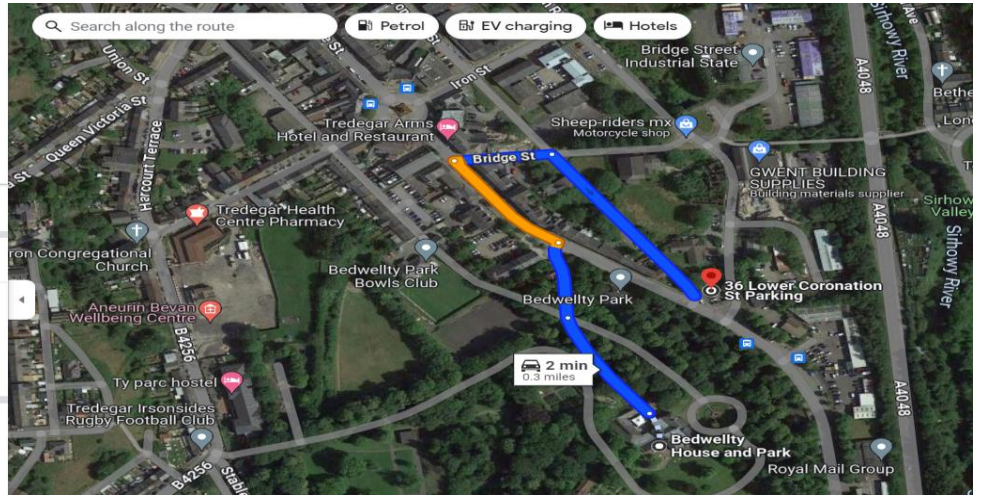

Car Parks near Bedwelty House and Park

Car park; Lower Coronation Street NP22 3ND

Best 2 min 4 min 2 min

Bedwelly House and Park, Morgan St, Tredegar NP22 3ND

36 Lower Coronation St Parking, 36 Lower Coronation St, Tredegar NP22 3ND

Leave now Options

Send directions to your phone Copy link

via Morgan St and Lower Coronation St 2 min 0.3 mile

Fastest route

Details

Explore nearby 36 Lower Coronation St Parking

Restaurants Hotels Petrol stations Car Places More

Send directions to your phone Copy link

via Lower Salisbury St 1 min 0.2 mile

Fastest route

This route has restricted usage or includes private roads.

Details

Explore nearby 10 Lower Salisbury St Parking

Restaurants Hotels Petrol stations Car Places More

Bank Lane Car Park NP22 3DW - Large car park by Shopping Centre

from Bedwelly House and Park, Morgan St, Tredegar NP22 3ND to Bank Ln Parking, Bank Ln, Tredegar NP22 3DW

2 min (0.4 mile)

via Morgan St

Fastest route