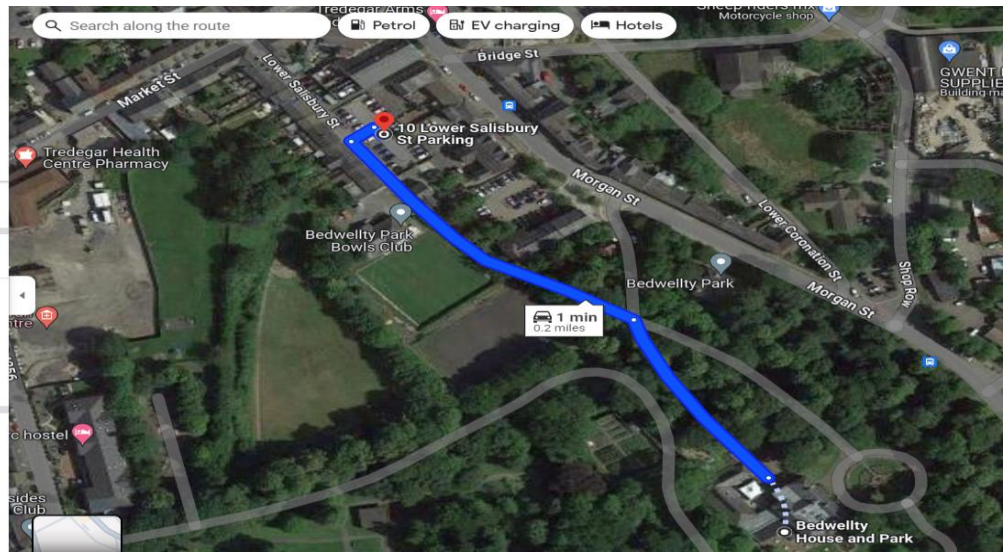

Car Parks near Bedwelty House and Park

Car park; Lower Coronation Street NP22 3ND

Best 2 min 4 min 2 min

Bedwelly House and Park, Morgan St, Tredegar NP22 3ND

36 Lower Coronation St Parking, 36 Lower Coronation St, Tredegar NP22 3ND

Leave now Options

Send directions to your phone Copy link

via Morgan St and Lower Coronation St 2 min 0.3 mile

Fastest route

Details

Explore nearby 36 Lower Coronation St Parking

Restaurants Hotels Petrol stations Car Places More

Send directions to your phone Copy link

via Lower Salisbury St 1 min 0.2 mile

Fastest route

This route has restricted usage or includes private roads.

Details

Explore nearby 10 Lower Salisbury St Parking

Restaurants Hotels Petrol stations Car Places More

Bank Lane Car Park NP22 3DW - Large car park by Shopping Centre

from Bedwelly House and Park, Morgan St, Tredegar NP22 3ND to Bank Ln Parking, Bank Ln, Tredegar NP22 3DW

2 min (0.4 mile)

via Morgan St

Fastest route